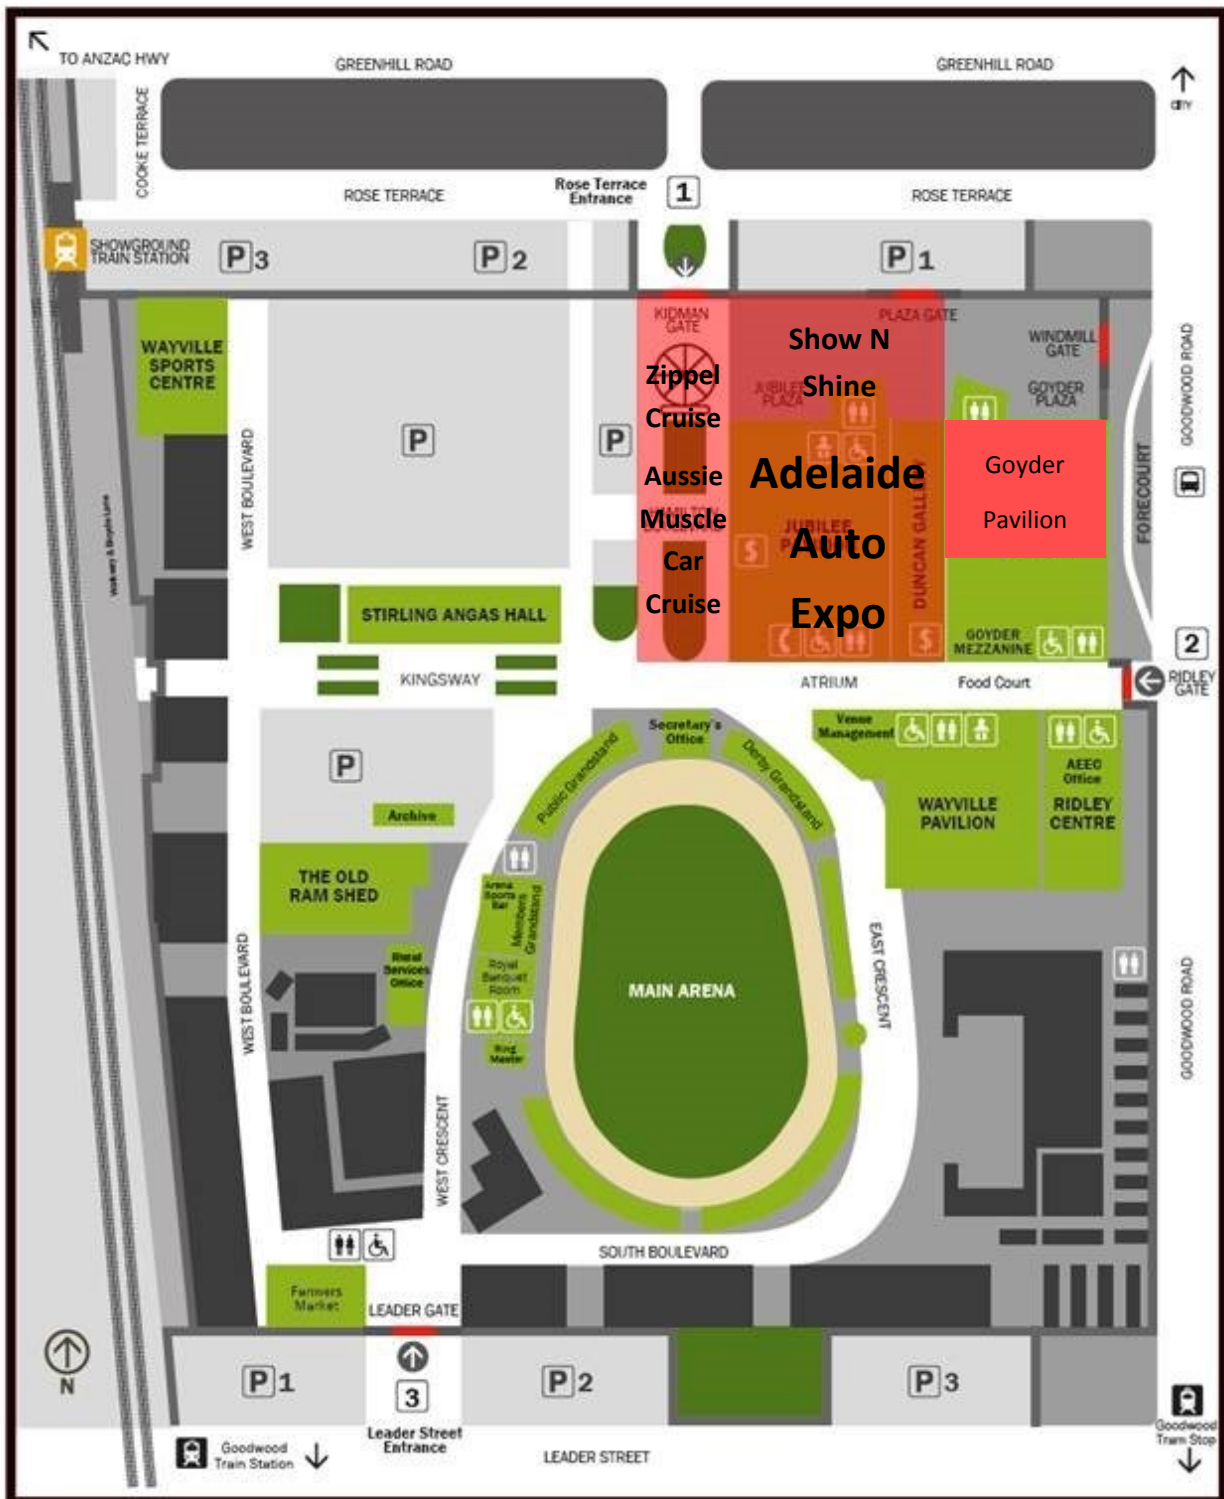

2021 Adelaide Auto Expo

Symbol Key

- | | |
|-----------------------|--------------------------|
| Toilets | Car Park |
| Disabled Toilets | ATM |
| Telephone (Cash Only) | Baby Change |
| Bus Stop | Showground Train Station |