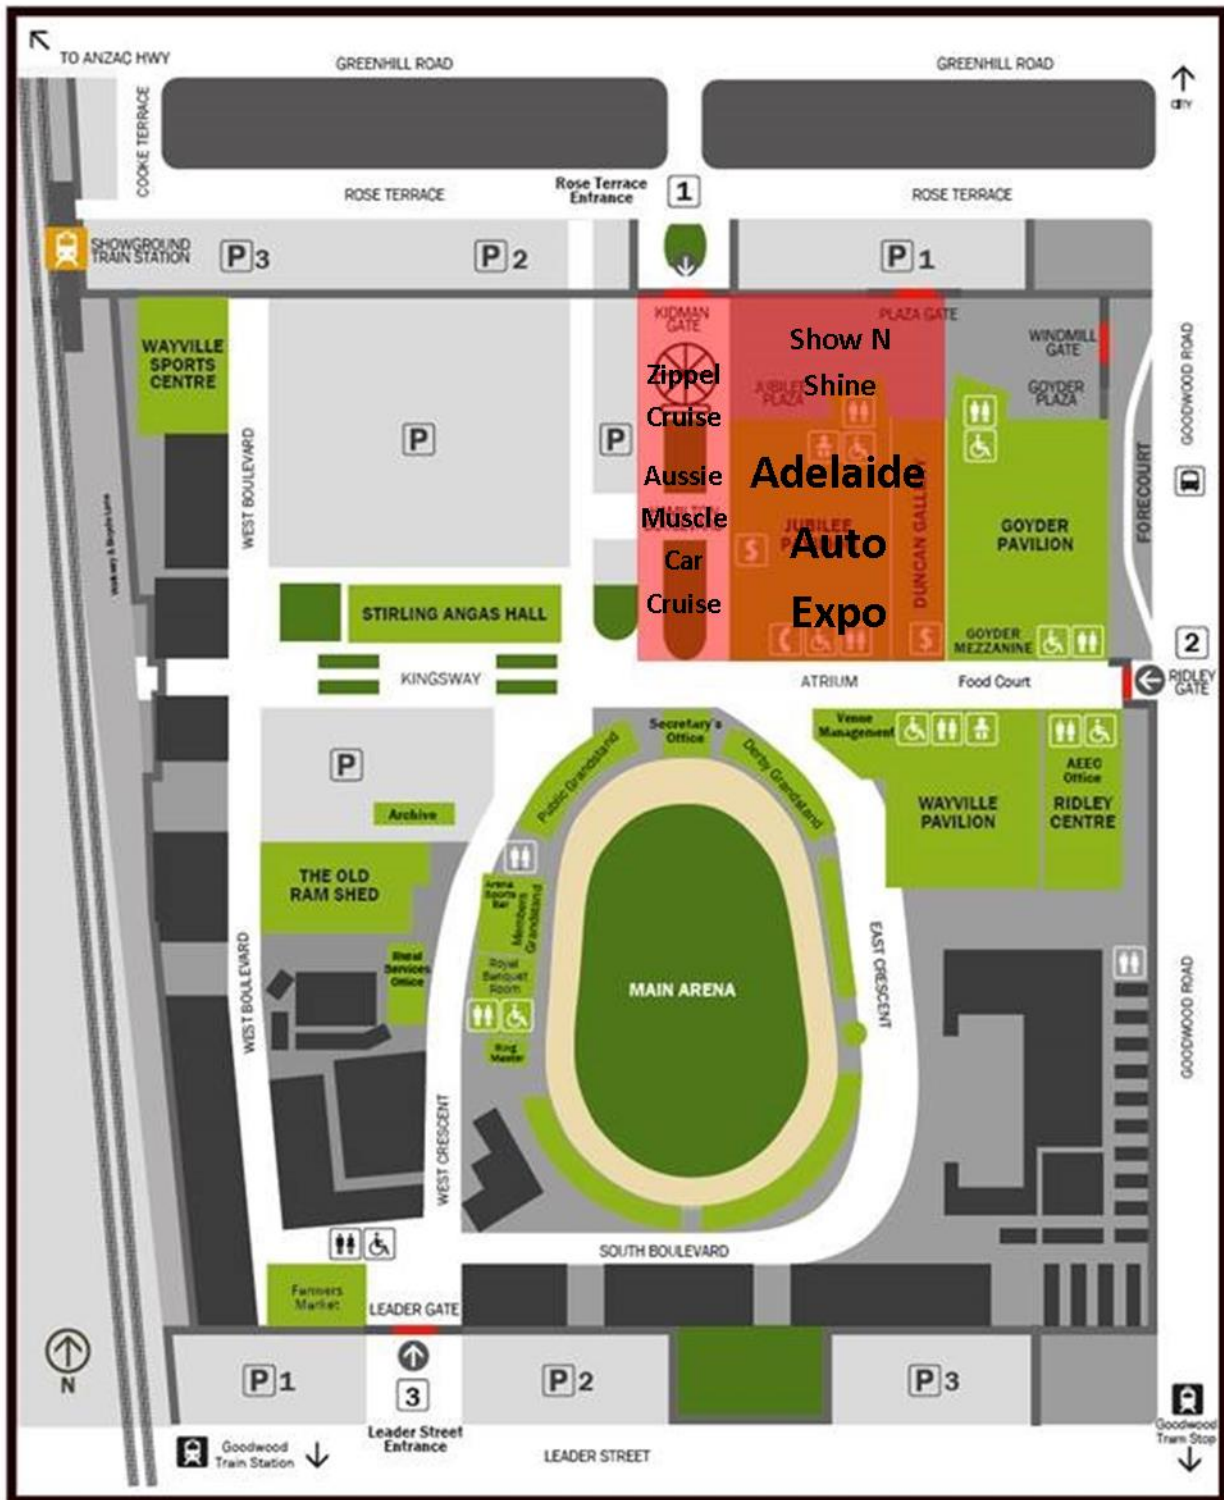

2020 Adelaide Auto Expo

Symbol Key

- | | | | |
|--|-----------------------|--|--------------------------|
| | Toilets | | Car Park |
| | Disabled Toilets | | ATM |
| | Telephone (Cash Only) | | Baby Change |
| | Bus Stop | | Showground Train Station |