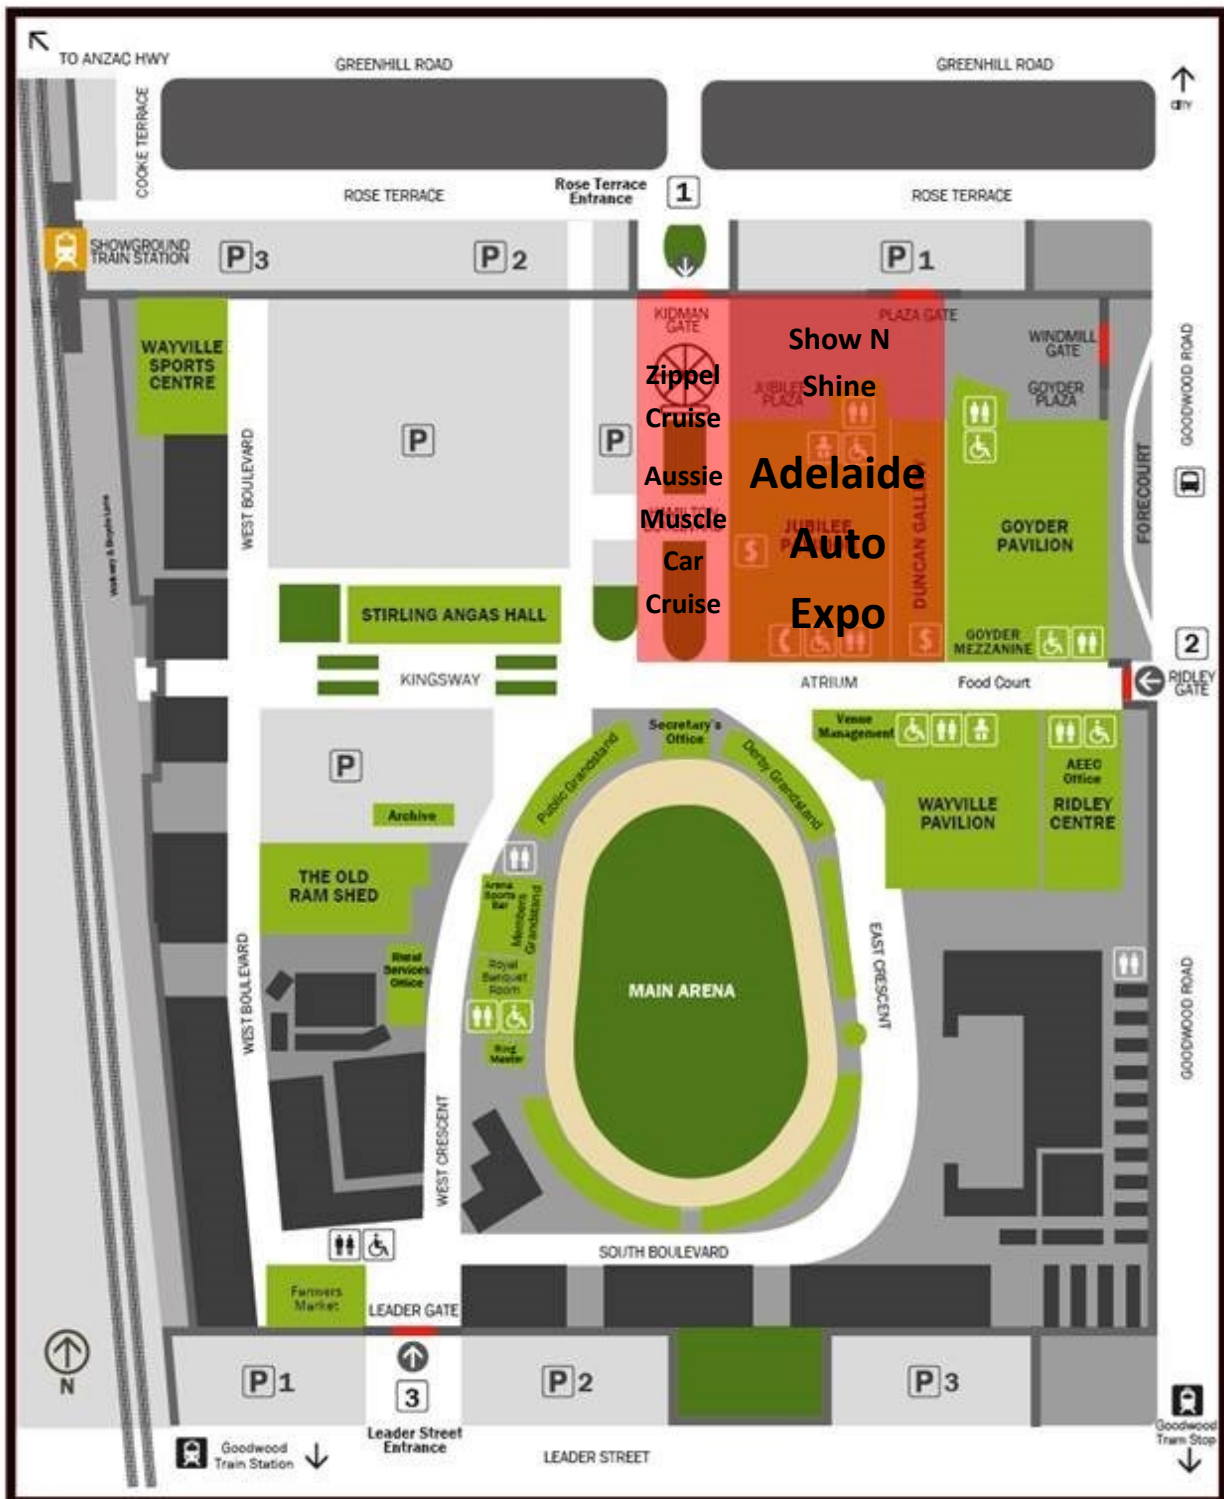

2020 Adelaide Auto Expo

Symbol Key

- | | | | |
|--|-----------------------|--|--------------------------|
| | Toilets | | Car Park |
| | Disabled Toilets | | ATM |
| | Telephone (Cash Only) | | Baby Change |
| | Bus Stop | | Showground Train Station |