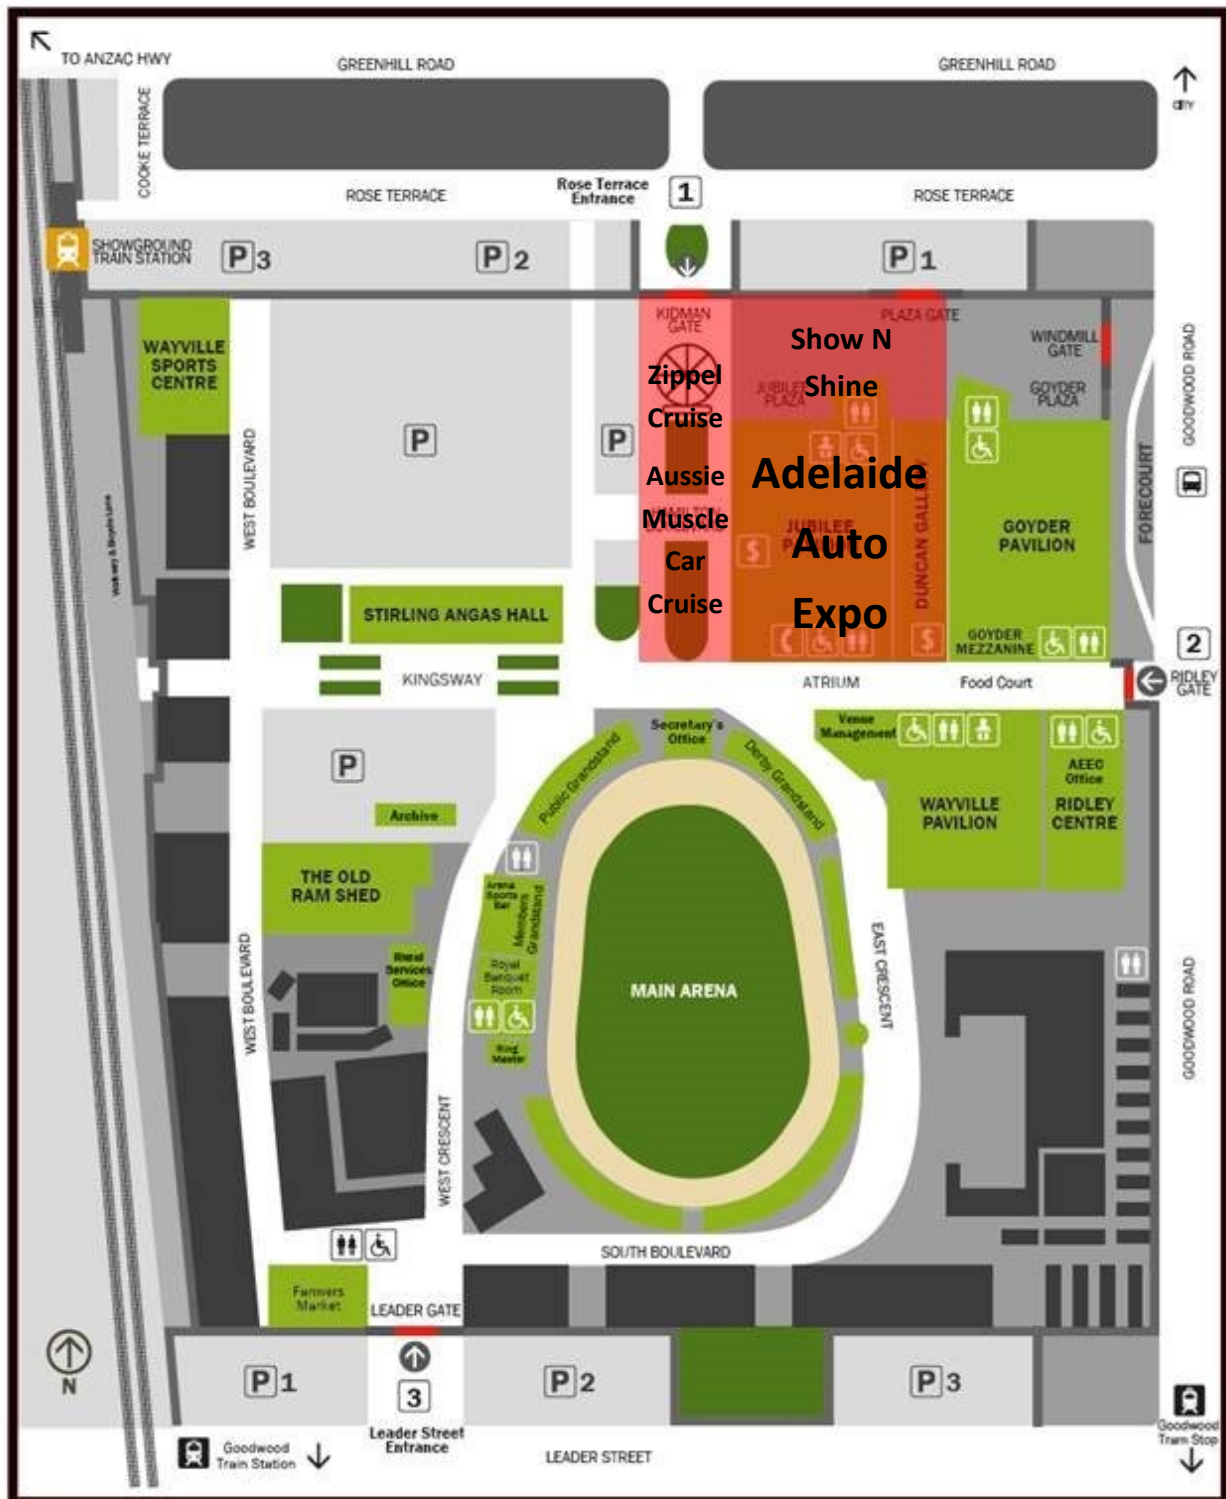

# 2019 Adelaide Auto Expo

## Symbol Key

- |  |                       |  |                          |
|--|-----------------------|--|--------------------------|
|  | Toilets               |  | Car Park                 |
|  | Disabled Toilets      |  | ATM                      |
|  | Telephone (Cash Only) |  | Baby Change              |
|  | Bus Stop              |  | Showground Train Station |